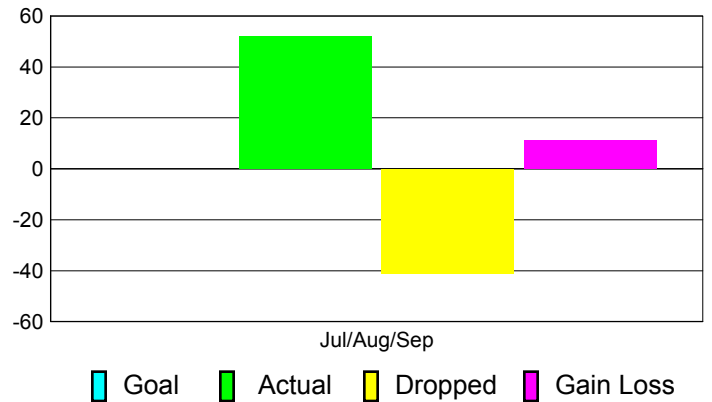

Membership Results 2012-2013

Goal, New, Dropped, Gain/Loss