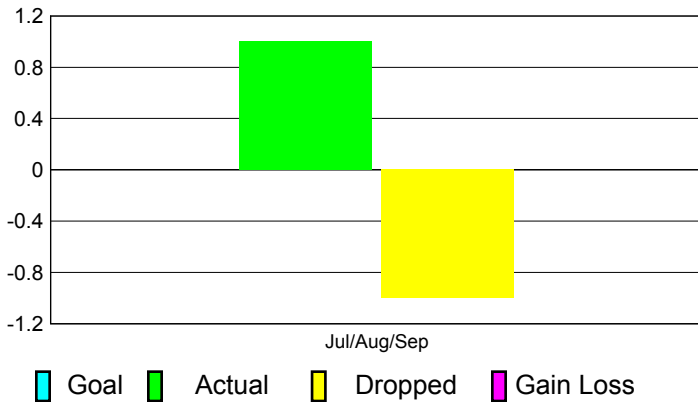

2012-2013 GMT Reports for District (or Undistricted) **District 103CC**

GMT: **Mr. Dominique Labussière**

Location: **FRANCE**

GMT CA: **4**

CLUBS

**Club Results
2012-2013**

**Clubs
2011-2012**

Month	New Club Goal	Actual New Clubs	Actual Dropped Clubs	Gain/Loss of Clubs	Gain/Loss of Clubs
Jul/Aug/Sep		1	-1	0	0
Totals		1	-1	0	0

Club Results 2012-2013

Goal, New, Dropped, Gain/Loss

Comparison of Club Gain/Loss

Current Year Compared to the Previous Year

YTD Status Quo Clubs 2012-2013

Status Quo Clubs Compared to Status Quo Members

MEMBERSHIP