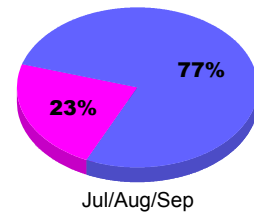

**Membership Results
2012-2013**

**Membership
2011-2012**

Month	Net Memb Goal	Actual New Memb	Actual Dropped Memb	Gain/Loss of Memb	Gain/Loss of Memb
Jul/Aug/Sep		52	-41	11	-14
Totals		52	-41	11	-14

Membership Results 2012-2013

Goal, New, Dropped, Gain/Loss

Comparison of Membership Gain/Loss

Current Year Compared to the Previous Year

Gender Comparison 2012-2013

Male Female