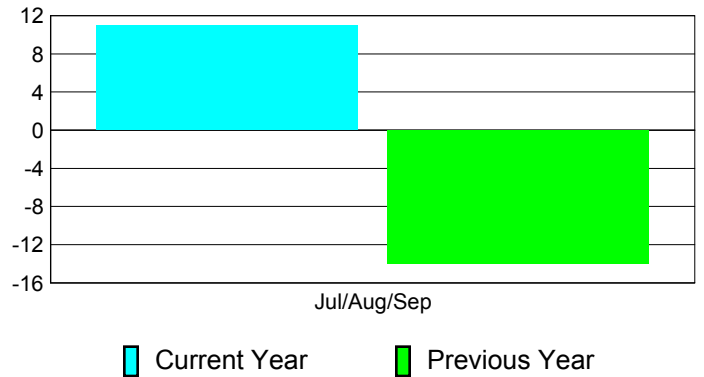

**Membership Results
2012-2013**

**Membership
2011-2012**

Month	Net Memb Goal	Actual New Memb	Actual Dropped Memb	Gain/Loss of Memb	Gain/Loss of Memb
Jul/Aug/Sep		52	-41	11	-14
Totals		52	-41	11	-14

Membership Results 2012-2013

Goal, New, Dropped, Gain/Loss

Comparison of Membership Gain/Loss

Current Year Compared to the Previous Year

Gender Comparison 2012-2013

Male Female